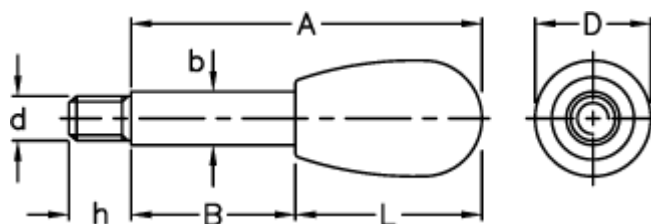

Data Sheet

Article number: 2304004002
Description: E+G Lever arm
BL.368/10x67

Measures

A	= 67
b	= 10
B	= 35
D	= 20
d	6g = M8
h	= 9
L	= 32